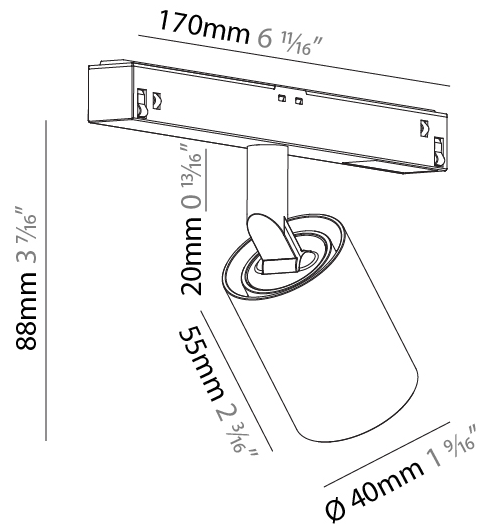

1. To build a product code in our configurator select the specify button on the base model # product page
2. To build a manual product code on this datasheet choose from the options listed below in blue font and add the suffix to the base model #

GENERAL

Series: Centriq
Subseries: Centriq for Clicktrack
Brand: Prolicht
Division: Architectural
Mounting Type: Track
Mounting Location: Ceiling
Subcategory: Spots

PHYSICAL

Shape: Cylinder
Diameter (mm): 40
Diameter (in): 1 9/16
Length (mm): 170
Length (in): 6 11/16
Height (mm): 88
Height (in): 3 7/16
Light Distribution: Adjustable / Direct
Fixture Finish: SSR / BKV / CWI / CRY / HAB / LAG / UFT / ITA / RUA / RUR / MIC / FTG / MYG / TWT / LOD / PUS / FRO / FUP / KIA / POP / BLS / SPG / MEY / GOH / GUM / CHC / COM / ABZ / JAG / OBR / MOS / ROR
Fixture Material: Aluminum

ELECTRICAL

Lamp Type: LED (Zhaga Standard)
Input Wattage (W): 6
Total Output Wattage (W): 5.4
Dimming: Non-Dimmable
Driver Included: No
Driver Location: Remote
Driver Type: Constant Voltage - Universal
Driver Class: Class 2
Input Voltage (V): 48
Constant Current (MA): 490
Upon Request: 0-10Vdc dimming / DALI dimming

LED

Number of LEDs: 1
Color Temperature (°K): 2700 / 3000 / 4000
Max. Delivered Lumen (lm): 360 / 390 / 420
CRI: >90 CRI

OPTICAL

Reflector°: 10
Adjustability: Rotational 360°; Tilt 90° (±45°)

RATINGS AND CERTIFICATIONS

Certified By: Certified for North American Standards
IP rating: IP20