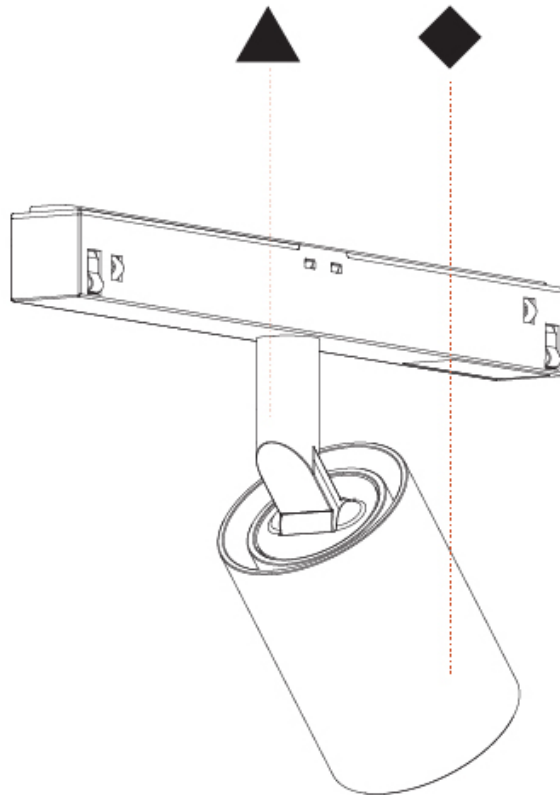

CENTRIQ FOR CLICKTRACK TRACK

A3T107-

PROJECT	_____
TYPE	_____
SPECIFIER	_____
QUANTITY	_____
DATE	_____

A